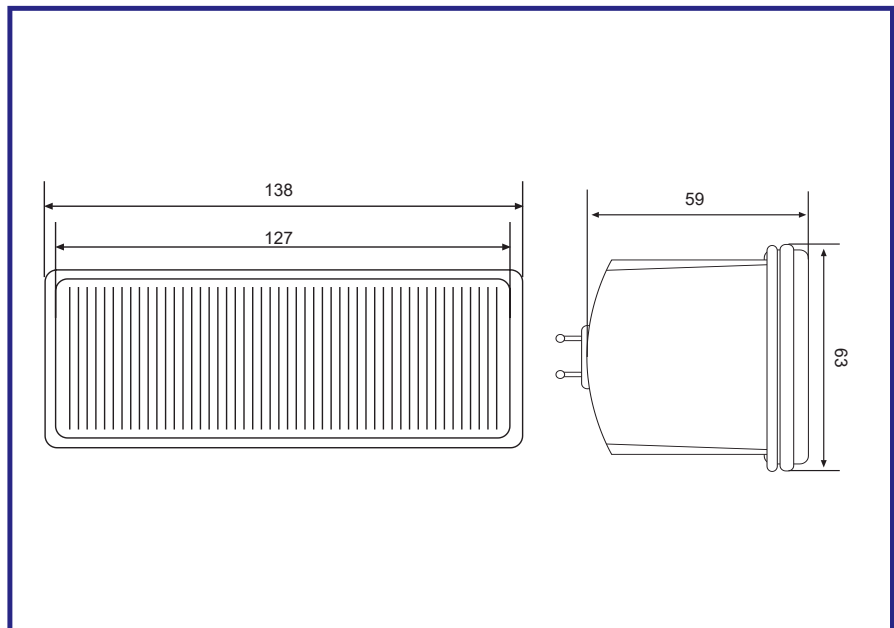

REF. FIGURE	Ø	LUZ POBLACION CITY LIGHT	APLICACION APPLICATION
27.118.000			AUXILIAR J.DEERE S.6000